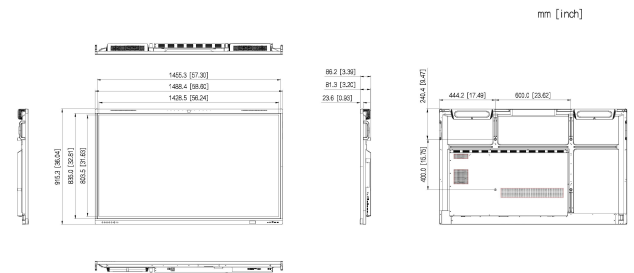

Technical Specification

Built-in System

Main Processor	RK3588
Operating System	Android 13.0
CPU	Quad-core A76 + Quad-core A55
CPU Frequency	2.4 GHz
GPU	Mali-G610 MP4
RAM	8 GB
ROM	128 GB

LCD Panel

Panel Dimensions	65 inch
Backlight	DLED
Aspect Ratio	16: 9
Brightness	400 cd/m ² (typ.)
Static Contrast	VA: 5000: 1 (typ.); IPS: 1200: 1 (typ.)
Resolution	3,840 (H) × 2,160 (V)
Viewing Angle	178° (H)/178° (V)
Lifespan	≥50,000 hrs
Display Color	1.07 Billion (10 bits)
Response Time	6.5 ms
Refresh Rate	60 Hz

Speaker

Built-in Speaker	4 (CH2.2)
Power	2 × 8 W + 2 × 18 W
Frequency	150 Hz–20 kHz

Microphone

Microphone	8
------------	---

Ulti for Meeting | DHI-LPH65-MC480-U

Pick-up Distance	0 m–12 m (0 ft–39.37 ft)
AGC	Yes
Echo Cancellation	Yes
Intelligent Noise Filtering	Yes
General	
Power Supply	100–240 VAC, 50/60 Hz, 4.5 A
Power Consumption	170 W (typ.); 450 W (max.)
Standby Power Consumption	≤0.5 W
Operating Temperature	0 °C to +40 °C (+32 °F to +104 °F)
Storage Temperature	–20 °C to +60 °C (–4 °F to +140 °F)
Operating Humidity	10%–90% (RH)
Storage Humidity	10%–90% (RH)
Product Material	Metal
Glass	3.2 mm anti-glare tempered glass
Casing Color (Frame/Rear)	Black
Product Dimensions	1,488.4 mm × 915.3 mm × 86.2 mm (58.60" × 36.04" × 3.39")
Frame Size	U: 33.3 mm, L/R: 14.6 mm, D: 43.0 mm (U: 2.42", L/R: 0.69", D: 1.11")
Packaging Dimensions	1,628.0 mm × 208.0 mm × 1,014.0 mm (64.09" × 8.19" × 39.92")
Net Weight	36.55 kg (80.58 lb)
Gross Weight	46.5 kg (102.52 lb)
Holes Distance	600 mm × 400 mm (23.62" × 15.75")
Installation	Wall mount or mobile bracket
Packing List	power cord × 1 Smart interactive whiteboard × 1 Stylus pen × 2 Wall mount bracket × 1 remote control × 1 Pack of wall mount screws × 1
Certification	
Certifications	CE, EDLA, Energy Star

Ordering Information

Type	Model	Description
Smart interactive whiteboard	DHI-LPH65-MC480-U	Smart interactive whiteboard

Installation

Dimensions (mm[inch])

Panels