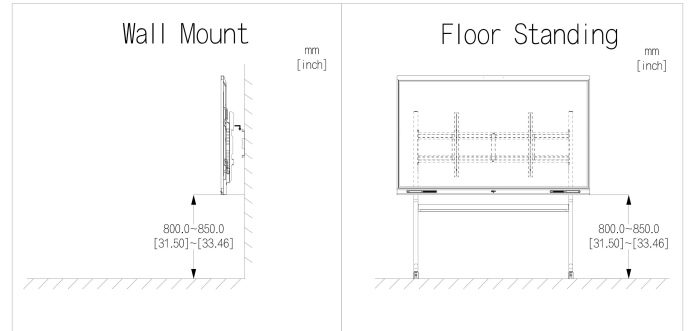

Technical Specification

Built-in System

Main Processor	RK3588
Operating System	Android 13.0
CPU	Quad-core A76 + Quad-core A55
CPU Frequency	2.4 GHz
GPU	Mali-G610 MP4
RAM	8 GB
ROM	128 GB

LCD Panel

Panel Dimensions	65 inch
Backlight	DLED
Aspect Ratio	16: 9
Brightness	400 cd/m ² (typ.)
Static Contrast	VA: 5000: 1 (typ.); IPS: 1200: 1 (typ.)
Resolution	3,840 (H) × 2,160 (V)
Viewing Angle	178° (H)/178° (V)
Lifespan	≥50,000 hrs
Display Color	1.07 Billion (10 bits)
Response Time	6.5 ms
Refresh Rate	60 Hz

Speaker

Built-in Speaker	4 (CH2.2)
Power	2 × 8 W + 2 × 18 W
Frequency	150 Hz–20 kHz

Microphone

Microphone	8
------------	---

Ulti for Meeting | DHI-LPH65-MC480-U

Pick-up Distance	0 m–12 m (0 ft–39.37 ft)
AGC	Yes
Echo Cancellation	Yes
Intelligent Noise Filtering	Yes
General	
Power Supply	100–240 VAC, 50/60 Hz, 4.5 A
Power Consumption	170 W (typ.); 450 W (max.)
Standby Power Consumption	≤0.5 W
Operating Temperature	0 °C to +40 °C (+32 °F to +104 °F)
Storage Temperature	–20 °C to +60 °C (–4 °F to +140 °F)
Operating Humidity	10%–90% (RH)
Storage Humidity	10%–90% (RH)
Product Material	Metal
Glass	3.2 mm anti-glare tempered glass
Casing Color (Frame/Rear)	Black
Product Dimensions	1,488.4 mm × 915.3 mm × 86.2 mm (58.60" × 36.04" × 3.39")
Frame Size	U: 33.3 mm, L/R: 14.6 mm, D: 43.0 mm (U: 2.42", L/R: 0.69", D: 1.11")
Packaging Dimensions	1,628.0 mm × 208.0 mm × 1,014.0 mm (64.09" × 8.19" × 39.92")
Net Weight	36.55 kg (80.58 lb)
Gross Weight	46.5 kg (102.52 lb)
Holes Distance	600 mm × 400 mm (23.62" × 15.75")
Installation	Wall mount or mobile bracket
Packing List	power cord × 1 Smart interactive whiteboard × 1 Stylus pen × 2 Wall mount bracket × 1 remote control × 1 Pack of wall mount screws × 1
Certification	
Certifications	CE, EDLA, Energy Star

Ordering Information

Type	Model	Description
Smart interactive whiteboard	DHI-LPH65-MC480-U	Smart interactive whiteboard

Installation

Dimensions (mm[inch])

Panels