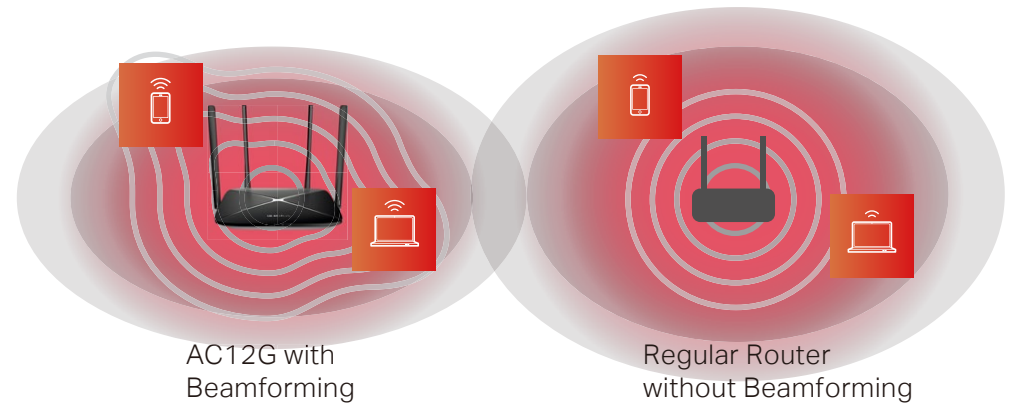

// Premium Wired Performance

Take full advantage of your broadband speed up to 1 Gbps with Gigabit ports—10× faster than standard Ethernet. Plug your PCs, IPTVs, and game consoles into the Gigabit LAN ports for fast, reliable wired connections.

Gigabit LAN Ports:
Connect to IPTVs, Desktops, TV Boxes, Game Consoles, etc.

Gigabit WAN Port:
Connect to the Internet

Power

WPS/Reset

// Boosted Wi-Fi Coverage

Four external 5 dBi antennas provide larger wireless coverage throughout your home or office. Advanced Beamforming technology automatically locates wireless devices and forms targeted, highly efficient wireless connections.

AC12G with Beamforming

Regular Router without Beamforming

// Lag-Free Dual Band Wi-Fi

AC12G delivers blazing fast Wi-Fi speeds up to 1300 Mbps. Choose the 2.4 GHz band (400 Mbps) for internet browsing, email, and social media or the 5 GHz band (867 Mbps) for bandwidth-intensive tasks like HD streaming and gaming.†