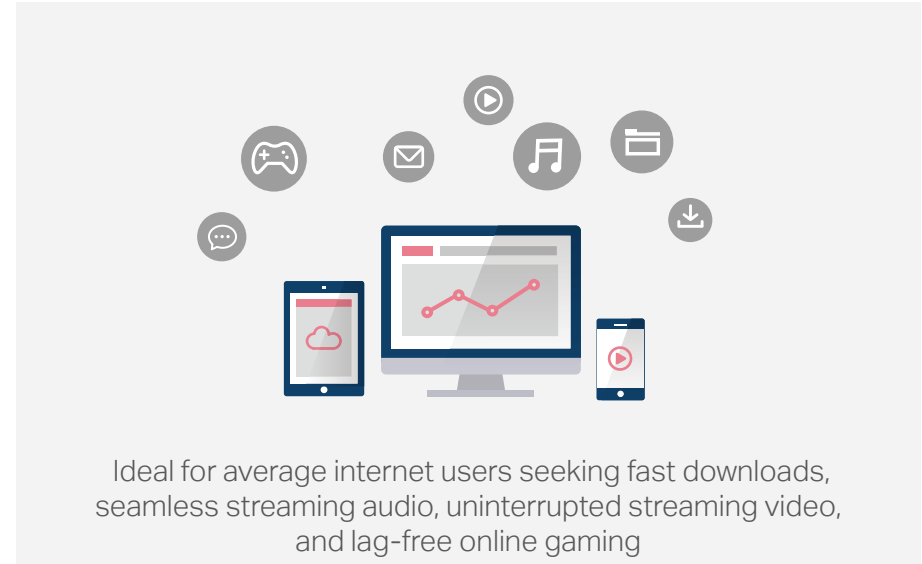

AC1300 Wireless Dual Band Gigabit Router

Model: AC12G

// Highlights

- Lag-Free Dual Band Wi-Fi – 867 Mbps on 5 GHz + 400 Mbps on 2.4 GHz[†]
- Premium Wired Performance – Full Gigabit ports for ultra-fast data transfer speeds
- Maximized Wi-Fi Coverage – 4× High-Gain Antennas with Beamforming
- Connect More at Once – MU-MIMO creates more simultaneous connections[‡]

// Applications

Ideal for large homes with multiple rooms and multiple users

Ideal for average internet users seeking fast downloads, seamless streaming audio, uninterrupted streaming video, and lag-free online gaming

Gigabit LAN Ports:
Connect to IPTVs, Desktops, TV Boxes, Game Consoles, etc.

Gigabit WAN Port:
Connect to the Internet

Power

WPS/Reset

// Boosted Wi-Fi Coverage

Four external 5 dBi antennas provide larger wireless coverage throughout your home or office. Advanced Beamforming technology automatically locates wireless devices and forms targeted, highly efficient wireless connections.