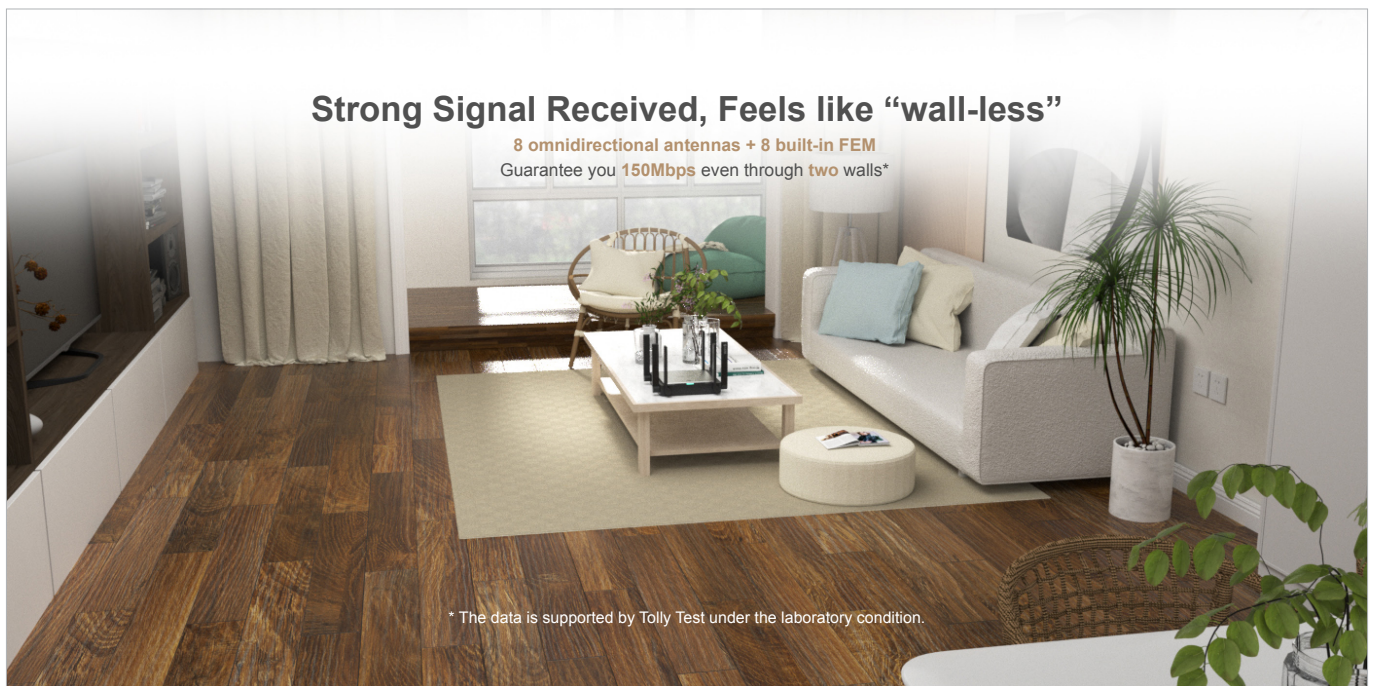

Source: Tolly Test Report #222123 May 2022

Ruijie Reyee EW3200GX PRO

Other brand

Highlight Features

Concurrently Support Multiple Devices Connection

MU-MIMO together with OFDMA technology significantly improve network performance for multiple terminals

Strong Signal Received, Feels like “wall-less”

8 omnidirectional antennas + 8 built-in FEM
Guarantee you 150Mbps even through two walls*

Highlight Features

Rocket Speed, Can't Wait

Equipped with Wi-Fi 6 technology like OFDMA, 1024 QAM, and the latest 802.11ax standard, 3200GX PRO reaches ultra fast speed, 3200Mbps, enhancing the overall networking experience for users.