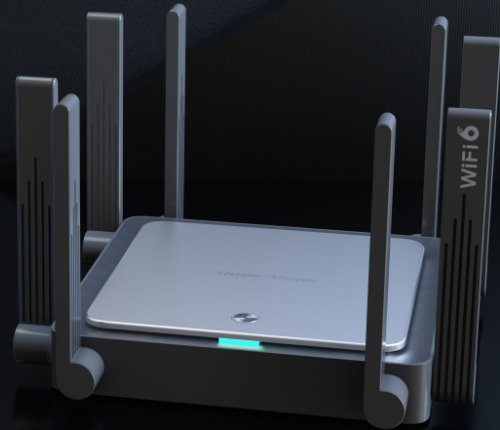

RG-EW3200GX PRO

3200Mbps Dual-band Wi-Fi 6 Mesh Route

DATASHEET

Highlights

- Next-Gen Gigabit Wi-Fi 6 Standard
- 4x4 Enterprise-level Chipset, better stability under heavy load
- 8 Antennas and 8 Signal Amplifiers, provide whole-home network coverage
- Exclusive Reyee Mesh solution, one click to mesh up multiple Reyee Mesh devices
- Take control of your home network at your fingertips

Highlight Features

Time for WiFi 6, Time for RG-EW3200GX PRO

RG-EW3200GX PRO, the **Red Dot Design Award 2021** winner.
All-round upgrade of Wi-Fi performance, supported by **Tolly** certificate.
Get your home ready for the Next-Gen Gigabit Wi-Fi 6!

5 Gigabit
Ethernet ports

3200M
Dual-band

802.11ax

Supported by 4x4 Enterprise Level Chips Enjoy Better Stability under Heavy Load

Tolly proofs that EW3200GX PRO demonstrates more stable network performance at multiple connections.

Strong Signal Received, Feels like “wall-less”

8 omnidirectional antennas + 8 built-in FEM
Guarantee you 150Mbps even through two walls*

Highlight Features

Rocket Speed, Can't Wait

Equipped with Wi-Fi 6 technology like OFDMA, 1024 QAM, and the latest 802.11ax standard, 3200GX PRO reaches ultra fast speed, 3200Mbps, enhancing the overall networking experience for users.