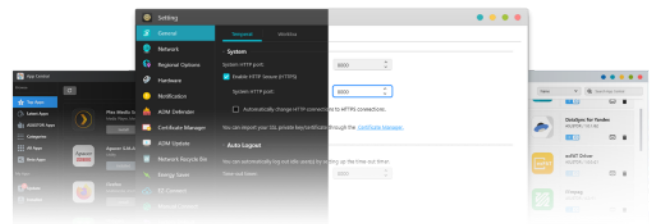

Brand-New ADM 4.0

ADM 4.0 is here and brings a whole host of intuitive design changes to ADM OS. The upgraded UI brings a new aesthetically-pleasing dark mode that helps to save and preserve OLED displays. ADM 4.0 introduces a new login page that contains a variety of customizable elements, a more convenient and easier-to-use quick search feature and new custom themes. Under the hood, ADM 4.0 brings improvements to performance, compatibility and security as the new version of OpenSSL plugs vulnerabilities found in previous versions, increasing security while efficiency improvements bring better performance.