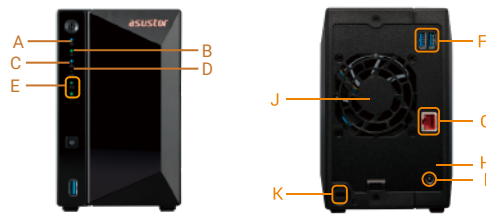

Hardware Specifications

DRIVESTOR 2 Pro

Processor	Realtek RTD1296 1.4 GHz Quad-Core Processor
Memory	2 GB DDR4
Drive bays	2x 2.5½" and 3½" hard drives and SSDs
Network	1x 2.5-Gigabit Ethernet - Supports: Wake on WAN
Expandability	1x USB 3.2 Gen 1 (Front) / 2x USB 3.2 Gen 1 (Rear)
Dimensions (HxWxD)	170(H) x 114(W) x 230(D) mm
Weight	1.6 kg / 3.53 lb
Power	65W AC Adapter
Operation/Disk Hibernation/Sleep Mode(S3)	12.3W / 6.04W / No Sleep Mode
Volume Type	Single, JBOD, RAID 0/1

A. Power LED Indicator	F. USB 3.2 Gen 1 Ports
B. System Status LED Indicator	G. 2.5G RJ45 Port
C. Network LED Indicator	H. Reset Button
D. USB LED Indicator	I. DC Input
E. Hard Disk LED Indicator	J. System Fan
	K. K-Lock

Software & Features

Operating System

- ADM 4.0 Onwards
- Supports Online Firmware Updates
- Built-in App Central for Various Apps

Supported OS

- Windows XP, Vista, 7, 8, 10, Server 2003, Server 2008, Server 2012, Server 2016
- macOS 10.10 and up
- UNIX, Linux, BSD

Access Control

- Maximum Number of Users: 4096
- Maximum Number of Groups: 512
- Maximum Number of Shared Folders: 512
- Maximum Number of Concurrent Connections: 512
- Supports Windows Active Directory/LDAP

File Explorer

- Web-based File Management
- ISO File Mounting · Share Links
- Task Monitor · Browse Files on Local PC
- Thumbnail Previews
- Data Access via External Optical Drive
- Supports video playback

System Administration

- Log Type: System
- Log, Connection Log, File Access Log
- Real-time Online User Monitor
- Real-time System Monitor
- User Quota
- Virtual Drive (ISO Mounting, Maximum 16)
- UPS Support

Storage Management

- Support Multiple Volumes with Spare Disks
- Volume Type: Single disk, JBOD, RAID 0, RAID 1
- Support for Online RAID Level Migration
- Support for Online RAID Capacity Expansion

Disk Management

- Scheduled Bad Block Scans
- Scheduled S.M.A.R.T Scans

External Devices

- Supports USB External Storage Devices
- USB Wi-Fi Dongle Support
- Bluetooth Dongle/Speaker Support
- USB Printer Support
- USB DAC Support
- USB CD ROM Drives/DVD ROM Drives/BD-ROM Drives

Energy Control

- Configurable Disk Hibernation wait time
- Automatic Sleep

Network

- TCP/IP (IPv4 & IPv6)
- Link Aggregation: Supports 802.3ad and Six Other Modes for Load Balancing and/or Network Failover
- Jumbo Frame (MTU)
- VLAN
- EZ Connect
- Wireless Network
- DDNS/EZ-Router
- Supports Wake-on-LAN (WOL)
- Supports Wake-on-WAN (WOW)

Network Protocols

- CIFS/SMB, SMB 2.0/3.0, AFP, NFS, FTP (Unicode Supported), TFTP, WebDAV, Rsync, SSH, SFTP, iSCSI/IP-SAN, HTTP, HTTPS, Proxy, SNMP, Syslog

Security

- AES 256-Bit Encryption
- Firewall: Prevent Unauthorized Access
- Alert Notifications: E-mail, SMS
- Encrypted Connections: HTTPS, FTP over SSL/TLS, SSH, SFTP, Rsync over SSH
- Built-in Hardware Encryption Engine: AS63/64/ Drivestor/ Drivestor Pro/Nimbustor/Lockerstor/ Lockerstor Pro series

Backup Solutions

- Rsync (Remote Sync) Backup
- Cloud Backup · FTP Backup
- External Backup · One Touch Backup
- EZ Sync

EZ Sync Manager

- Automatically synchronizes files between a PC and NAS
- Can restore previous versions of files
- Supports file sharing
- AiData now supports accessing EZ Sync files

Supported Browsers

- Firefox, Chrome, Safari, Microsoft Edge

Network Recycle Bin