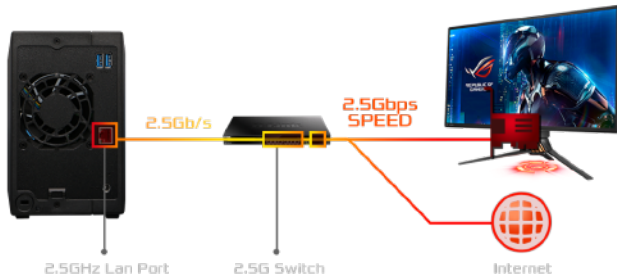

2.5-Gigabit Ethernet – Double Speed

The DRIVESTOR 2 Pro, despite being extremely affordable contains 2.5-Gigabit Ethernet and more than doubles the performance of comparable Gigabit-class devices.